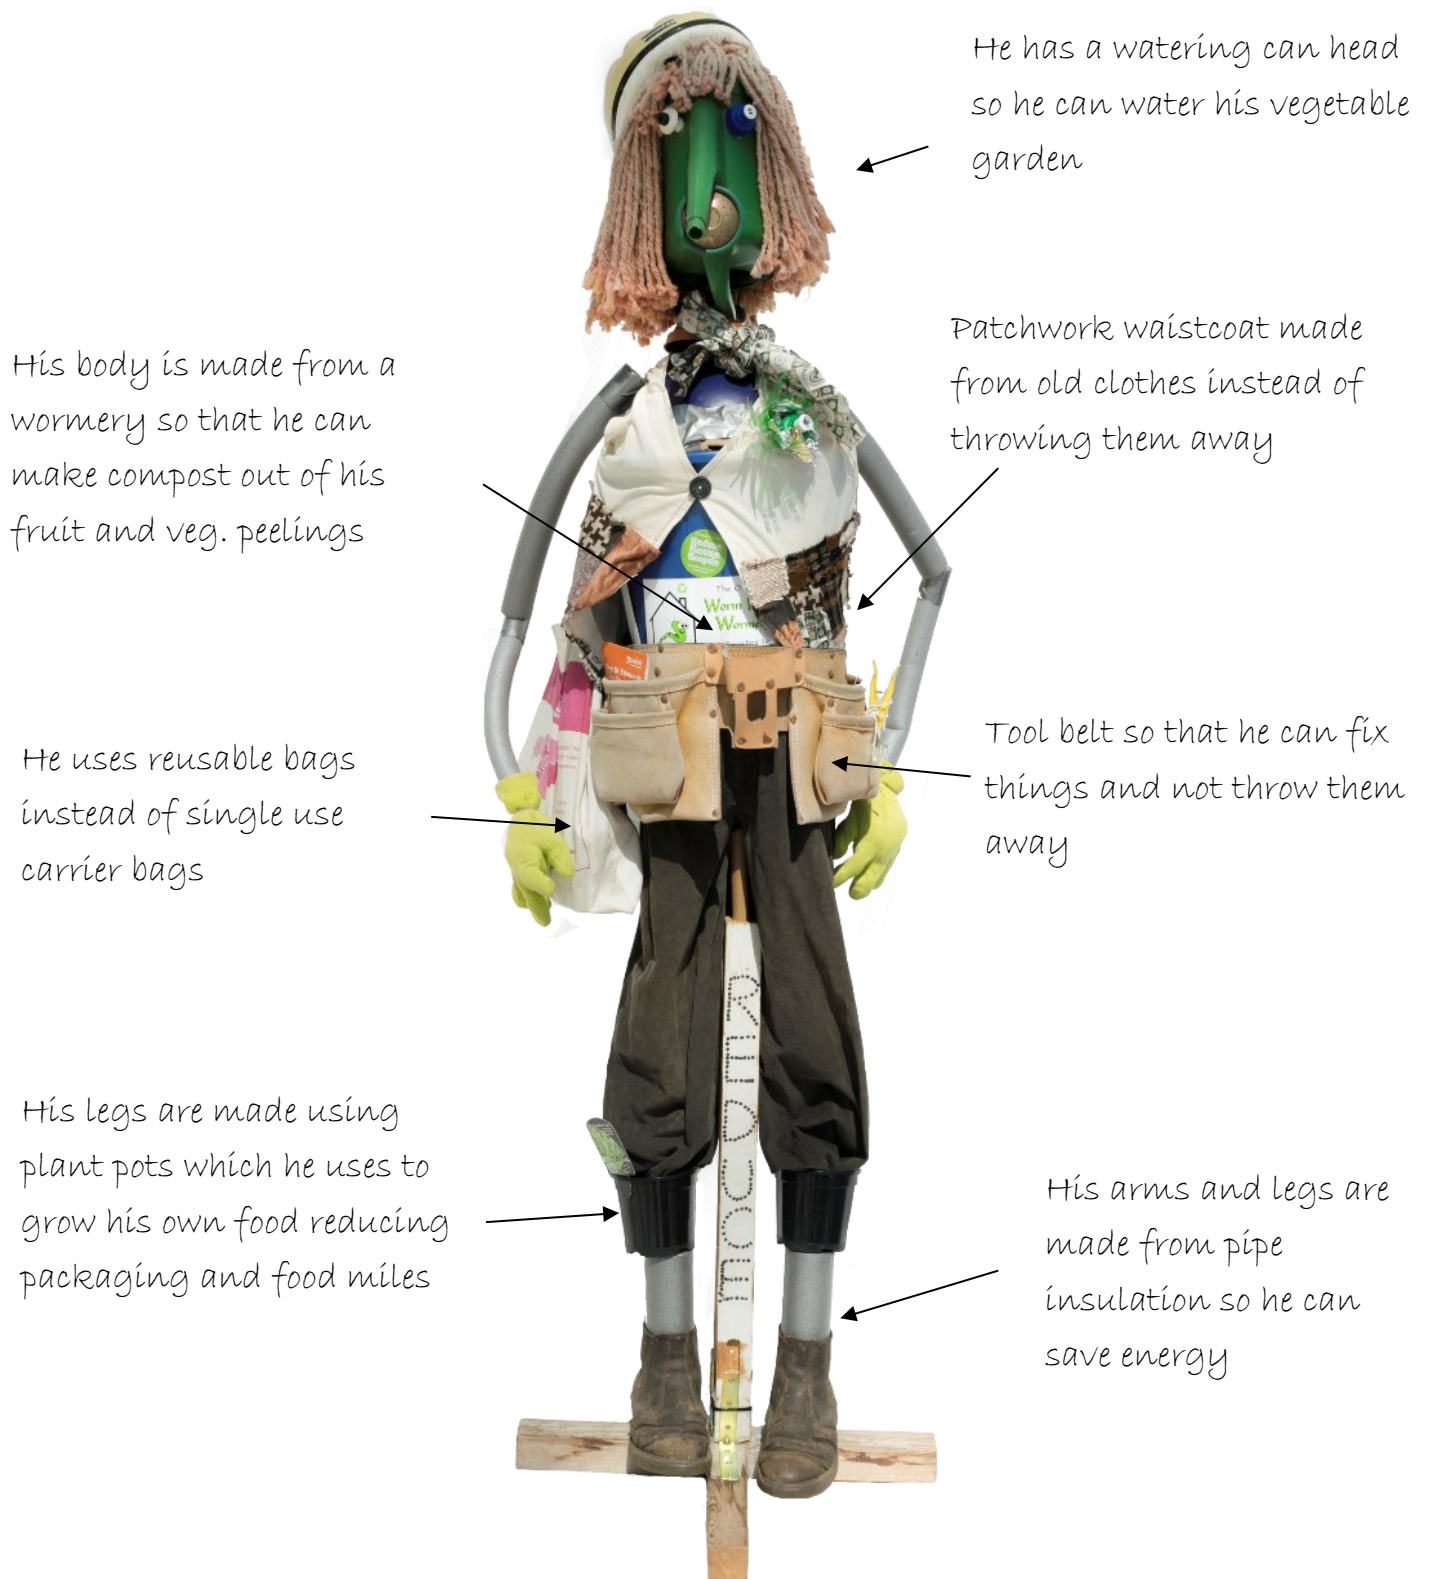

Meet Reggie Reduce Answer Sheet

1. Can you label the materials Reggie is made from that help him reduce his waste?

2. Reggie's hair is made from a replaceable mop head. That means he doesn't need to buy a whole new mop when it runs out. Can you think of other things with replacement parts?